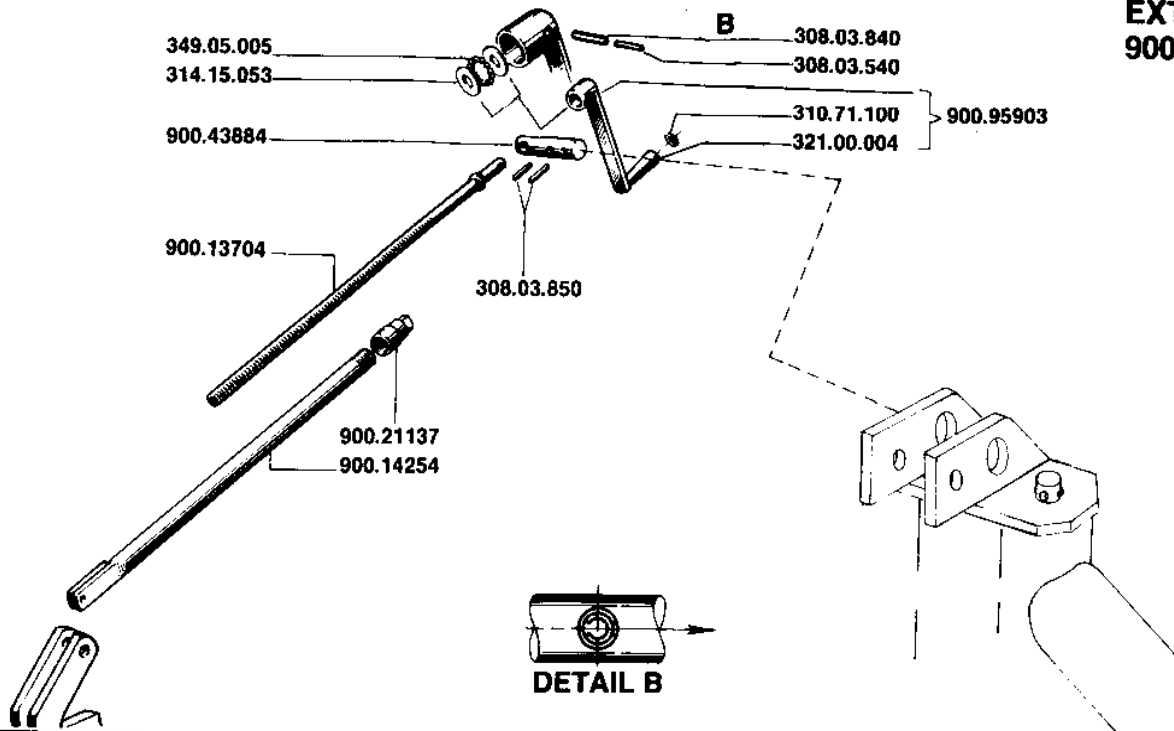

serial number 14035

N9

CM 240

EXTRA
900.01476 X

bestelnummer
ordernummer
num. à commander
Bestellnummer

EXTRA	
900.01476X	1
900.13704	1
900.14254	1
900.21137	1
900.43884	1
900.95903	1
308.03.540	1 5x40
308.03.840	1 8x40
308.03.850	2 8x50
310.71.100	1 10
314.15.053	2 22x32x2
321.00.004	1 10.5-130
349.05.005	18 3/16

EXTRA
900.01439 X

EXTRA	
900.01439X	1
900.13926	1
900.13927	1
900.91569	1
302.71.230	2 8.8-M12x30
314.53.250	2 AZ13