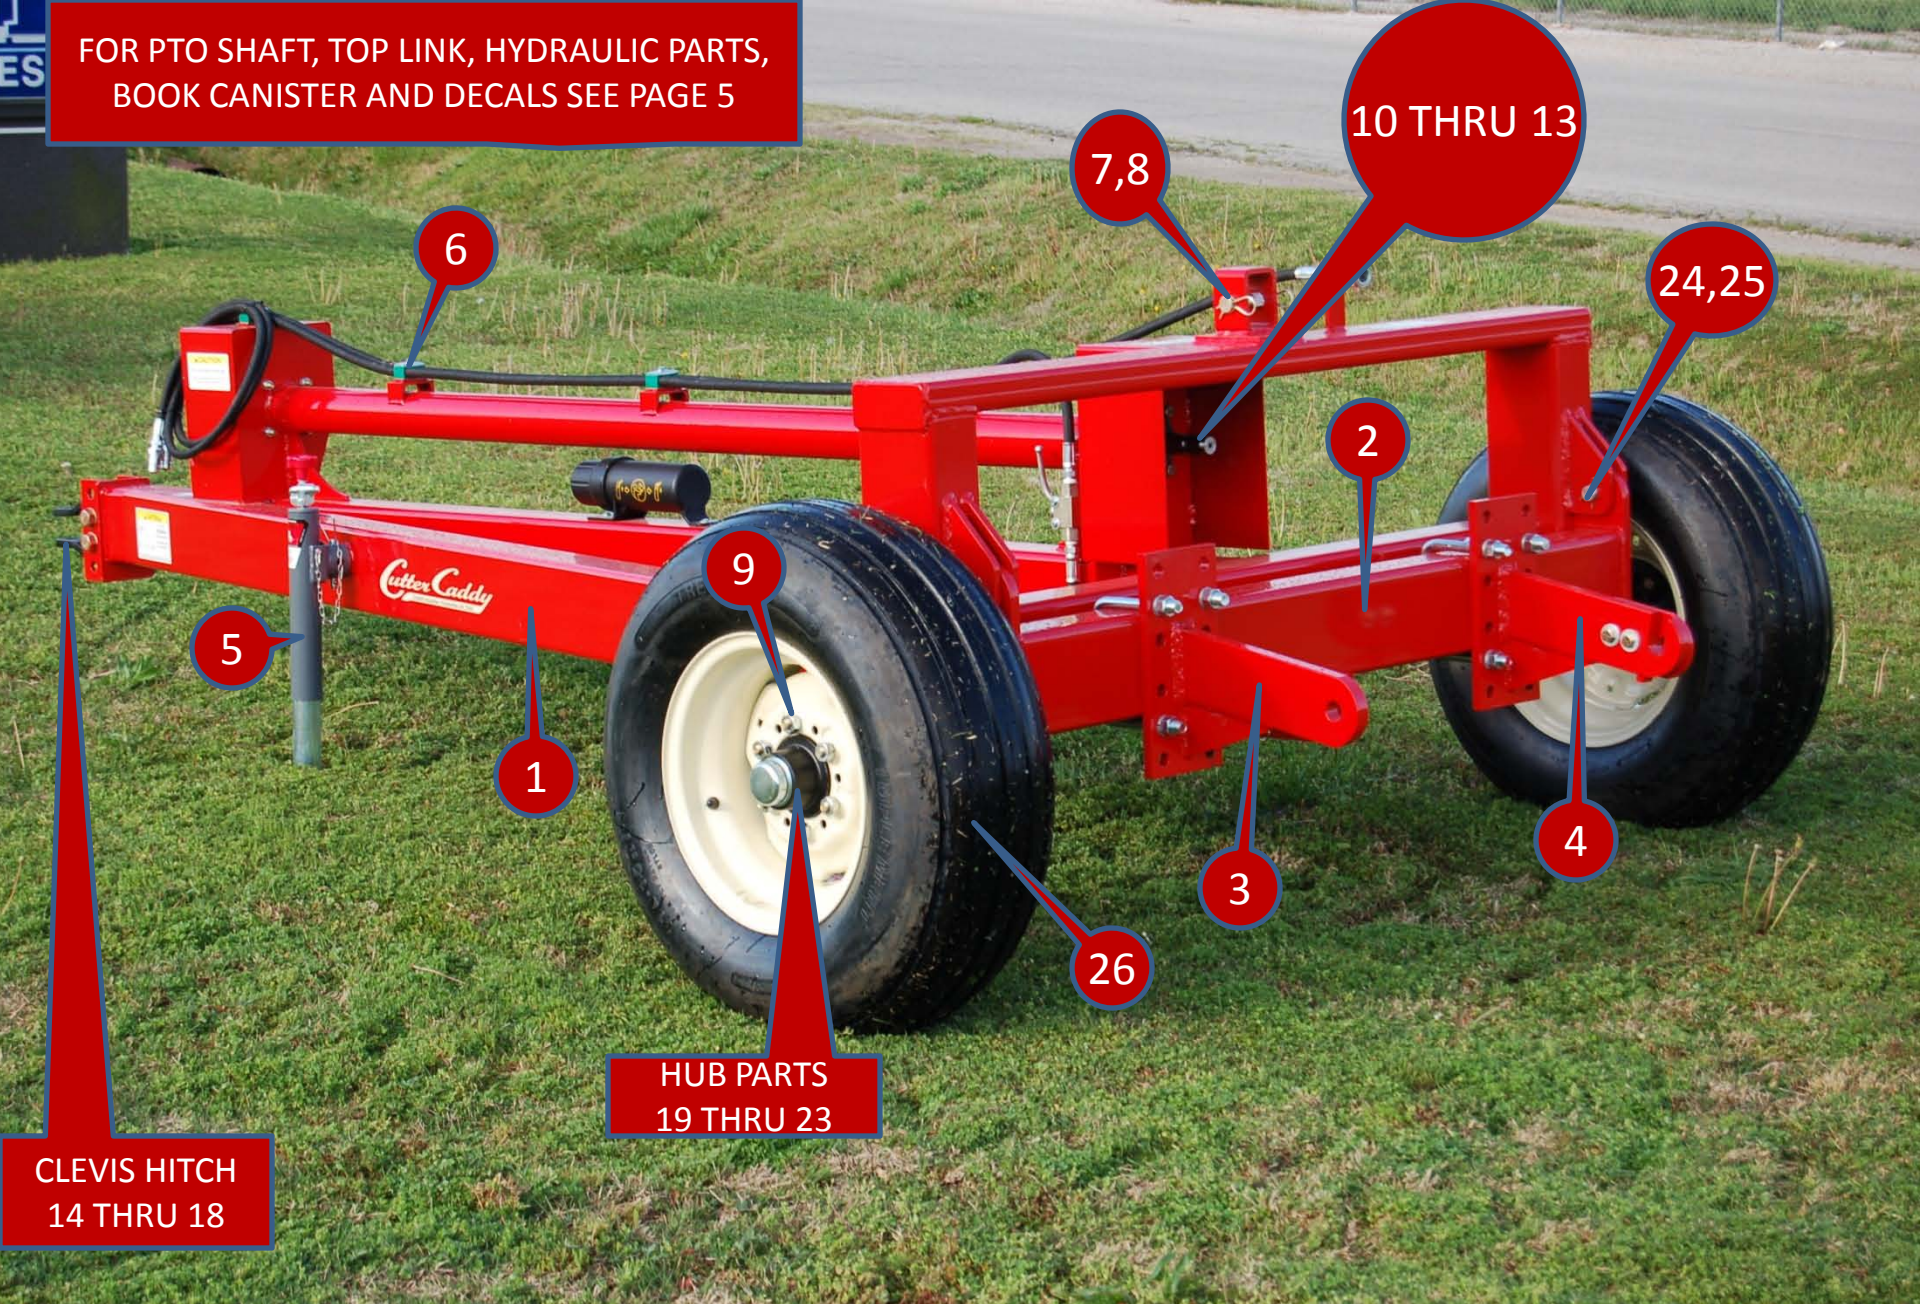

Durabilt Industries, LLC

CC3,CC3HL Parts Breakdown

7/19/2016

FOR PTO SHAFT, TOP LINK, HYDRAULIC PARTS,
BOOK CANISTER AND DECALS SEE PAGE 5

CLEVIS HITCH
14 THRU 18

HUB PARTS
19 THRU 23

POSITION	PART NUMBER	DESCRIPTION	QTY
1	407401	MAIN FRAME ASSEMBLY	1
2	407419	LIFT FRAME	1
3	407454	LIFT ARM ASSEMBLY LH (INCLUDES U-BOLTS)	1
4	407443	LIFT ARM ASSEMBLY RH (INCLUDES U-BOLTS)	1
5	300502	JACK 10"	1
6	300041	HYDRAULIC HOSE CLAMP ASSEMBLY (DOUBLE)	4
7	300355	TOP LINK PIN	2
8	300486	WIRELOCK PIN 1/8"	2
9	220086	LUG NUT	12
10	407455	DRIVE SHAFT	1
11	300124	FLANGE BEARING 4 BOLT	2
12	220004	BOLT ½" X 2-1/2"	8
13	220093	NYLON LOCK NUT ½"	8
14	407270 300688	CLEVIS HITCH (welded hitch clevis) CLEVIS HITCH (cast hitch clevis)	1
15	220052	BOLT 7/8" X 5" GRADE 8	2
16	220074	NUT 7/8" GRADE 8	2
17	220175	LOCK WASHER 7/8" GRADE 8	2
18	220160	FLAT WASHER 7/8" GRADE 8	2
19	300227	HUB ASSEMBLY	2
	407484	SPINDLE	2

POSITION	PART NUMBER	DESCRIPTION	QTY
20	300201	INNER BEARING	2
	300401	INNER BEARING RACE	2
21	300398	OUTER BEARING	2
	300426	OUTER BEARING RACE	2
22	300453	DUST CAP	2
23	300137	GREASE SEAL	2
24	300537	PIN 1" X 3-1/2"	2
25	300486	WIRE LOCK PIN 1/8"	2
26	300559	TIRE AND WHEEL ASSEMBLY 11L X 15	2

DECALS

PART NUMBER	DESCRIPTION	QTY
260011	LABEL: GREASE DAILY	2
260019	LABEL: STAY CLEAR	2
260002	LABEL: CAUTION READ AND UNDERSTAND	1
260004	LABEL: CUTTER CADDY (BEIGE)	2
260005	LABEL: CUTTER CADDY (RED)	2
260022	LABEL: DRAWBAR CAUTION	1
260024	LABEL: MADE IN THE USA	2
260001	LABEL: 540 RPM	1
260020	LABEL: THROWN OBJECTS	1
300374	BOOK CANISTER	1
220001	BOLT ½" X 1-1/2"	2
220093	NYLON LOCK NUT ½"	2
270001	OPERATORS MANUAL	1
490001	TOUCH-UP PAINT SPRAY CAN DURABILT RED	
490002	TOUCH-UP PAINT SPRAY CAN DURABILT YELLOW	
490003	TOUCH-UP PAINT SPRAY CAN DURABILT GREEN	