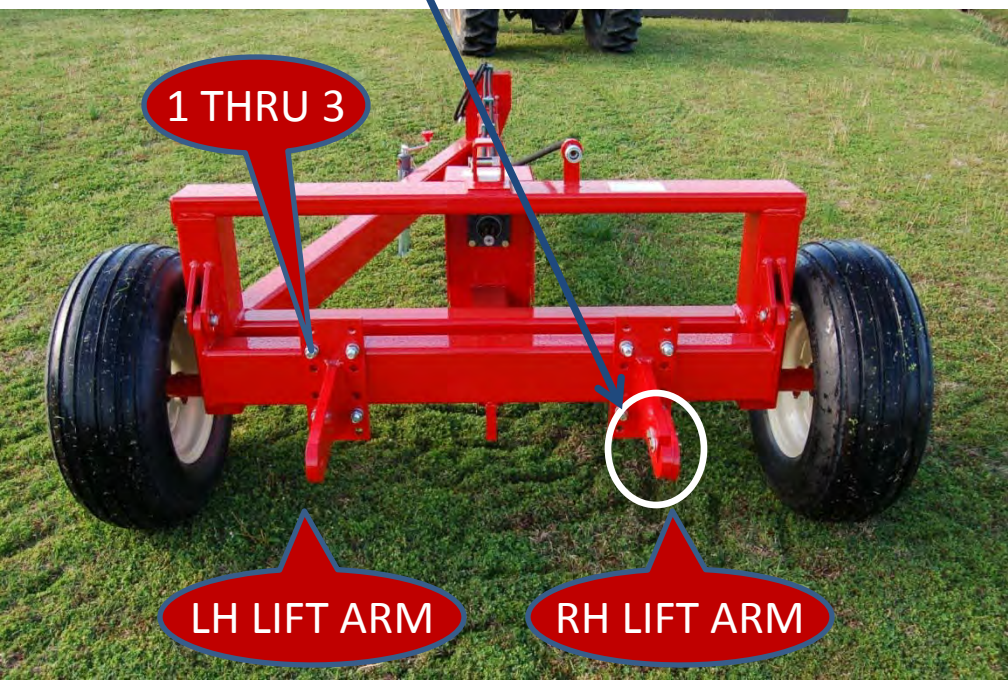

Durabilt Industries, LLC

CC3,CC3HL Parts Breakdown

7/19/2016

FOR PTO SHAFT, TOP LINK, HYDRAULIC PARTS,
BOOK CANISTER AND DECALS SEE PAGE 5

CLEVIS HITCH
14 THRU 18

HUB PARTS
19 THRU 23

POSITION	PART NUMBER	DESCRIPTION	QTY
1	407401	MAIN FRAME ASSEMBLY	1
2	407419	LIFT FRAME	1
3	407454	LIFT ARM ASSEMBLY LH (INCLUDES U-BOLTS)	1
4	407443	LIFT ARM ASSEMBLY RH (INCLUDES U-BOLTS)	1
5	300502	JACK 10"	1
6	300041	HYDRAULIC HOSE CLAMP ASSEMBLY (DOUBLE)	4
7	300355	TOP LINK PIN	2
8	300486	WIRELOCK PIN 1/8"	2
9	220086	LUG NUT	12
10	407455	DRIVE SHAFT	1
11	300124	FLANGE BEARING 4 BOLT	2
12	220004	BOLT ½" X 2-1/2"	8
13	220093	NYLON LOCK NUT ½"	8
14	407270 300688	CLEVIS HITCH (welded hitch clevis) CLEVIS HITCH (cast hitch clevis)	1
15	220052	BOLT 7/8" X 5" GRADE 8	2
16	220074	NUT 7/8" GRADE 8	2
17	220175	LOCK WASHER 7/8" GRADE 8	2
18	220160	FLAT WASHER 7/8" GRADE 8	2
19	300227	HUB ASSEMBLY	2
	407484	SPINDLE	2

POSITION	PART NUMBER	DESCRIPTION	QTY
20	300201	INNER BEARING	2
	300401	INNER BEARING RACE	2
21	300398	OUTER BEARING	2
	300426	OUTER BEARING RACE	2
22	300453	DUST CAP	2
23	300137	GREASE SEAL	2
24	300537	PIN 1" X 3-1/2"	2
25	300486	WIRE LOCK PIN 1/8"	2
26	300559	TIRE AND WHEEL ASSEMBLY 11L X 15	2

HYDRAULIC LIFT UNIT

FLAT WASHER
8

POSITION	PART NUMBER	DESCRIPTION	QTY
	407454	LIFT ARM ASSEMBLY LH COMPLETE	1
	407443	LIFT ARM ASSEMBLY RH COMPLETE	1
1	220132	U-BOLT	4
2	220069	NUT 3/4"	8
3	220170	LOCK WASHER 3/4"	8
4	407244	LIFT PIN LOCK PLATE	1
5	220001	BOLT 1/2" X 2-1/2" GRADE 8	2
6	220193	NUT 1/2" GRADE 8	2
7	220164	LOCK WASHER 1/2" GRADE 8	2
8	220154	FLAT WASHER 1/2" GADE 8	2