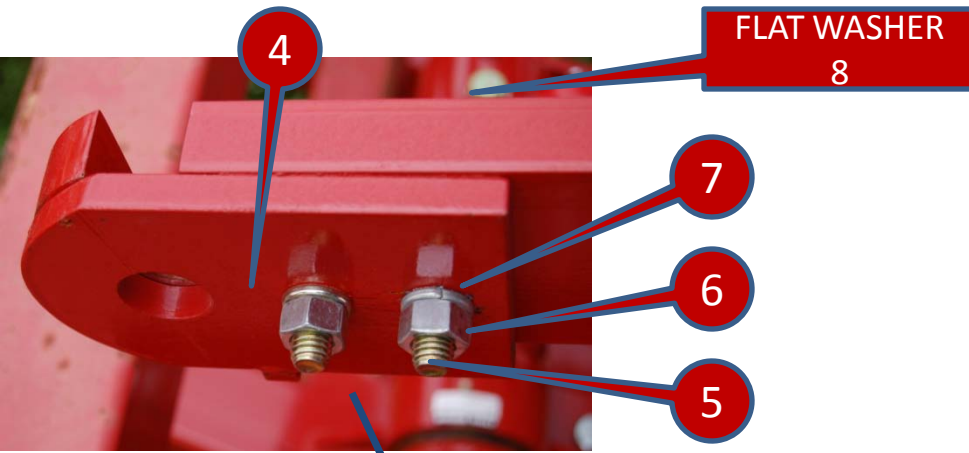

Durabilt Industries, LLC

CC3,CC3HL Parts Breakdown

7/19/2016

FOR PTO SHAFT, TOP LINK, HYDRAULIC PARTS,
BOOK CANISTER AND DECALS SEE PAGE 5

CLEVIS HITCH
14 THRU 18

HUB PARTS
19 THRU 23

POSITION	PART NUMBER	DESCRIPTION	QTY
1	407401	MAIN FRAME ASSEMBLY	1
2	407419	LIFT FRAME	1
3	407454	LIFT ARM ASSEMBLY LH (INCLUDES U-BOLTS)	1
4	407443	LIFT ARM ASSEMBLY RH (INCLUDES U-BOLTS)	1
5	300502	JACK 10"	1
6	300041	HYDRAULIC HOSE CLAMP ASSEMBLY (DOUBLE)	4
7	300355	TOP LINK PIN	2
8	300486	WIRELOCK PIN 1/8"	2
9	220086	LUG NUT	12
10	407455	DRIVE SHAFT	1
11	300124	FLANGE BEARING 4 BOLT	2
12	220004	BOLT ½" X 2-1/2"	8
13	220093	NYLON LOCK NUT ½"	8
14	407270 300688	CLEVIS HITCH (welded hitch clevis) CLEVIS HITCH (cast hitch clevis)	1
15	220052	BOLT 7/8" X 5" GRADE 8	2
16	220074	NUT 7/8" GRADE 8	2
17	220175	LOCK WASHER 7/8" GRADE 8	2
18	220160	FLAT WASHER 7/8" GRADE 8	2
19	300227	HUB ASSEMBLY	2
	407484	SPINDLE	2

POSITION	PART NUMBER	DESCRIPTION	QTY
20	300201	INNER BEARING	2
	300401	INNER BEARING RACE	2
21	300398	OUTER BEARING	2
	300426	OUTER BEARING RACE	2
22	300453	DUST CAP	2
23	300137	GREASE SEAL	2
24	300537	PIN 1" X 3-1/2"	2
25	300486	WIRE LOCK PIN 1/8"	2
26	300559	TIRE AND WHEEL ASSEMBLY 11L X 15	2

HYDRAULIC LIFT UNIT

FLAT WASHER
8

POSITION	PART NUMBER	DESCRIPTION	QTY
	407454	LIFT ARM ASSEMBLY LH COMPLETE	1
	407443	LIFT ARM ASSEMBLY RH COMPLETE	1
1	220132	U-BOLT	4
2	220069	NUT 3/4"	8
3	220170	LOCK WASHER 3/4"	8
4	407244	LIFT PIN LOCK PLATE	1
5	220001	BOLT 1/2" X 2-1/2" GRADE 8	2
6	220193	NUT 1/2" GRADE 8	2
7	220164	LOCK WASHER 1/2" GRADE 8	2
8	220154	FLAT WASHER 1/2" GADE 8	2