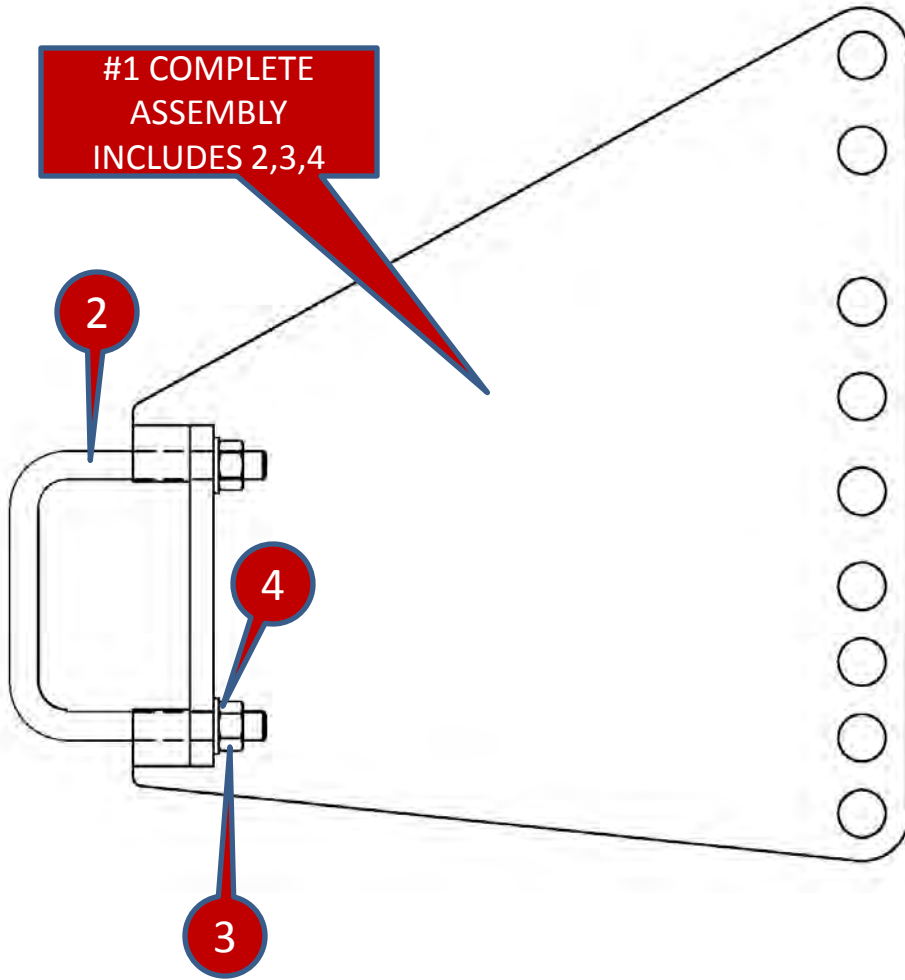

Durabilt Industries, LLC

CC3,CC3HL Parts Breakdown

7/19/2016

FOR PTO SHAFT, TOP LINK, HYDRAULIC PARTS,
BOOK CANISTER AND DECALS SEE PAGE 5

CLEVIS HITCH
14 THRU 18

HUB PARTS
19 THRU 23

POSITION	PART NUMBER	DESCRIPTION	QTY
1	407401	MAIN FRAME ASSEMBLY	1
2	407419	LIFT FRAME	1
3	407454	LIFT ARM ASSEMBLY LH (INCLUDES U-BOLTS)	1
4	407443	LIFT ARM ASSEMBLY RH (INCLUDES U-BOLTS)	1
5	300502	JACK 10"	1
6	300041	HYDRAULIC HOSE CLAMP ASSEMBLY (DOUBLE)	4
7	300355	TOP LINK PIN	2
8	300486	WIRELOCK PIN 1/8"	2
9	220086	LUG NUT	12
10	407455	DRIVE SHAFT	1
11	300124	FLANGE BEARING 4 BOLT	2
12	220004	BOLT ½" X 2-1/2"	8
13	220093	NYLON LOCK NUT ½"	8
14	407270 300688	CLEVIS HITCH (welded hitch clevis) CLEVIS HITCH (cast hitch clevis)	1
15	220052	BOLT 7/8" X 5" GRADE 8	2
16	220074	NUT 7/8" GRADE 8	2
17	220175	LOCK WASHER 7/8" GRADE 8	2
18	220160	FLAT WASHER 7/8" GRADE 8	2
19	300227	HUB ASSEMBLY	2
	407484	SPINDLE	2

POSITION	PART NUMBER	DESCRIPTION	QTY
20	300201	INNER BEARING	2
	300401	INNER BEARING RACE	2
21	300398	OUTER BEARING	2
	300426	OUTER BEARING RACE	2
22	300453	DUST CAP	2
23	300137	GREASE SEAL	2
24	300537	PIN 1" X 3-1/2"	2
25	300486	WIRE LOCK PIN 1/8"	2
26	300559	TIRE AND WHEEL ASSEMBLY 11L X 15	2

HYDRAULIC LIFT UNIT

FLAT WASHER
8

POSITION	PART NUMBER	DESCRIPTION	QTY
	407454	LIFT ARM ASSEMBLY LH COMPLETE	1
	407443	LIFT ARM ASSEMBLY RH COMPLETE	1
1	220132	U-BOLT	4
2	220069	NUT 3/4"	8
3	220170	LOCK WASHER 3/4"	8
4	407244	LIFT PIN LOCK PLATE	1
5	220001	BOLT 1/2" X 2-1/2" GRADE 8	2
6	220193	NUT 1/2" GRADE 8	2
7	220164	LOCK WASHER 1/2" GRADE 8	2
8	220154	FLAT WASHER 1/2" GADE 8	2

CC3 FIXED MOUNT ASSEMBLY

POSITION	PART NUMBER	DESCRIPTION	QTY
1	407485	CC3 FIXED MOUNT ASSEMBLY LH	1
	407486	CC3 FIXED MOUNT ASSEMBLY RH	1
2	220132	U-BOLT 3/4" X 6-1/8" X 6"	2
3	220069	NUT 3/4"	2
4	220170	LOCK WASHER	2